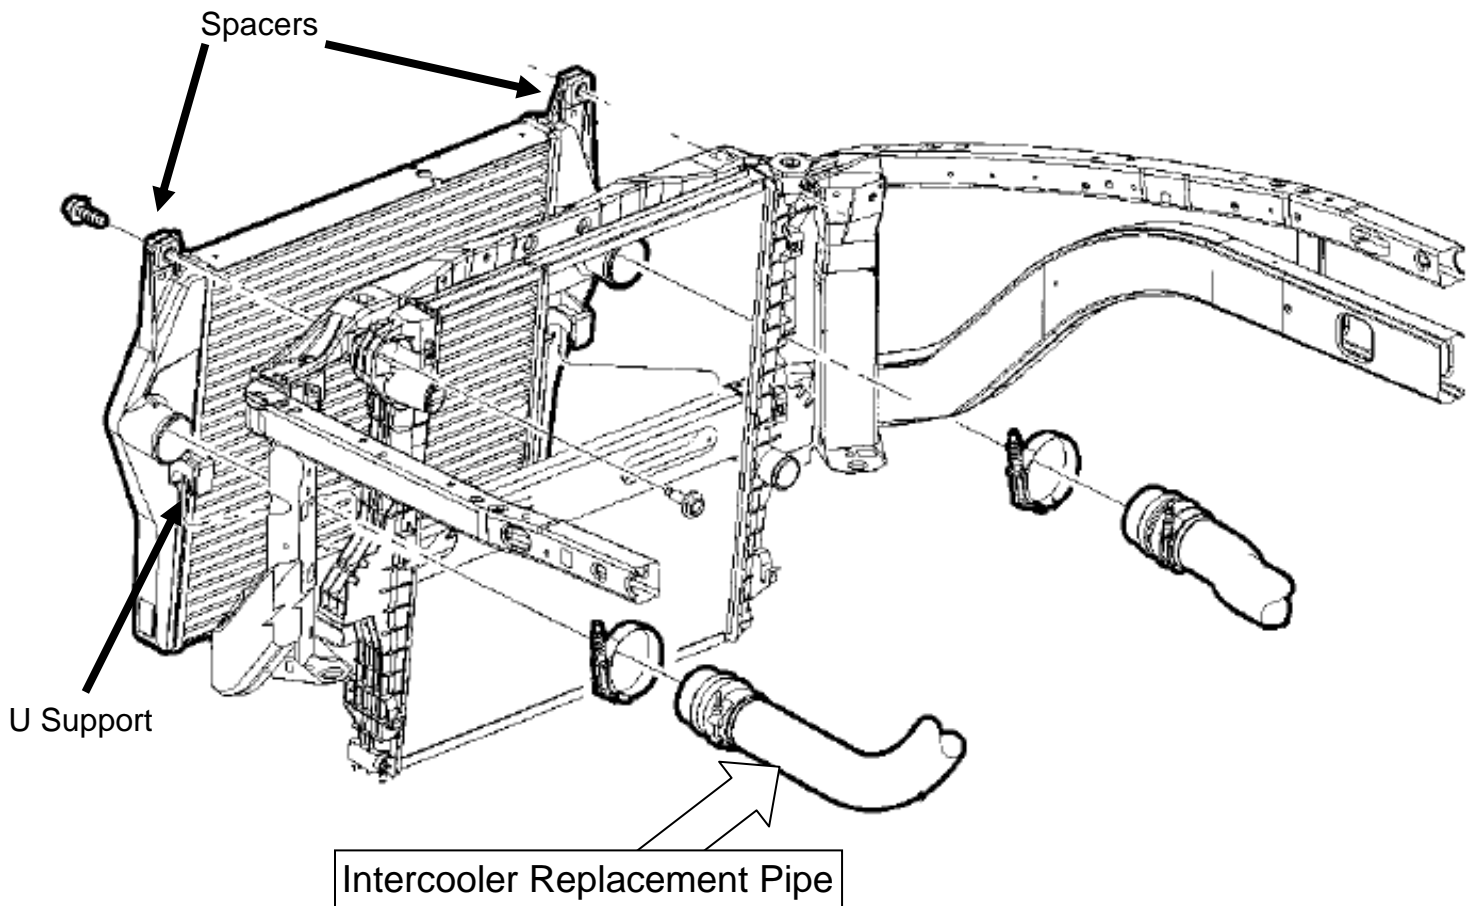

**BD DODGE CUMMINS 03-09 INTERCOOLER REPLACEMENT PIPE**

Application List		
2003-2007	5.9L	1042590
*2007-2009	6.7L	1042595

\*Note: 2007-2009 pipe not shown in diagram, located on driver side for 6.7L