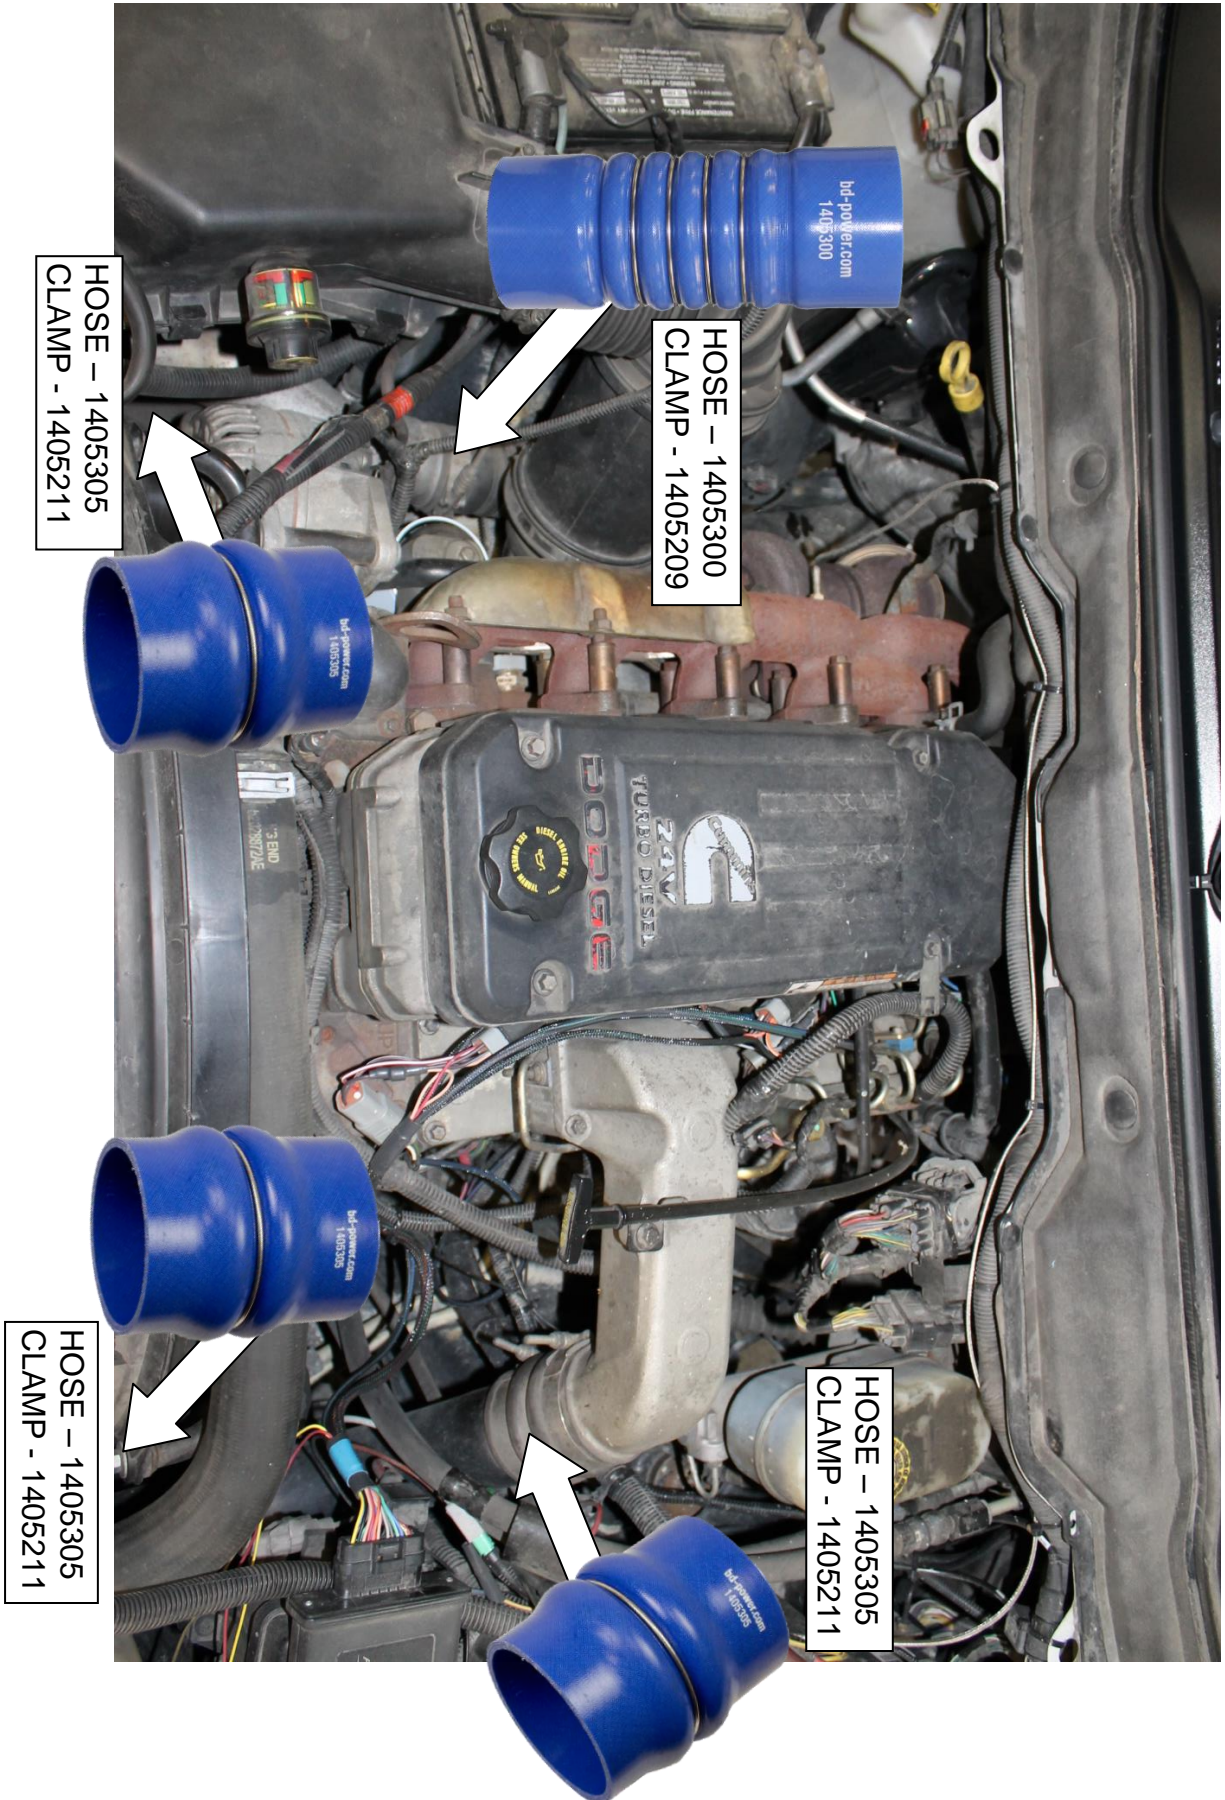

# **KIT CONTENTS:**

Please check to make sure that you have all the parts listed in this kit **before** you start the disassembly of your truck.

| <b>DODGE 2003-2007 HOSE &amp; CLAMP KIT (P/N# 1045215)</b>                          |  |
|---|--|
| <b>1405300</b>  | <b>1405305</b>   |
|   |    |
| <i>2 3/4" Intercooler Boot</i>  | <i>3" Intercooler Pipe Boot</i>  |
| <b>Qty: 1</b>   | <b>Qty: 3</b>  |
| <b>1405211</b>  | <b>1405209</b>   |
|  |  |
| <i>HD Spring Loaded Clamp (3.00–3.38")</i>  | <i>HD Spring Loaded Clamp (2.75-3.00")</i>   |
| <b>Qty: 6</b>   | <b>Qty: 2</b>  |